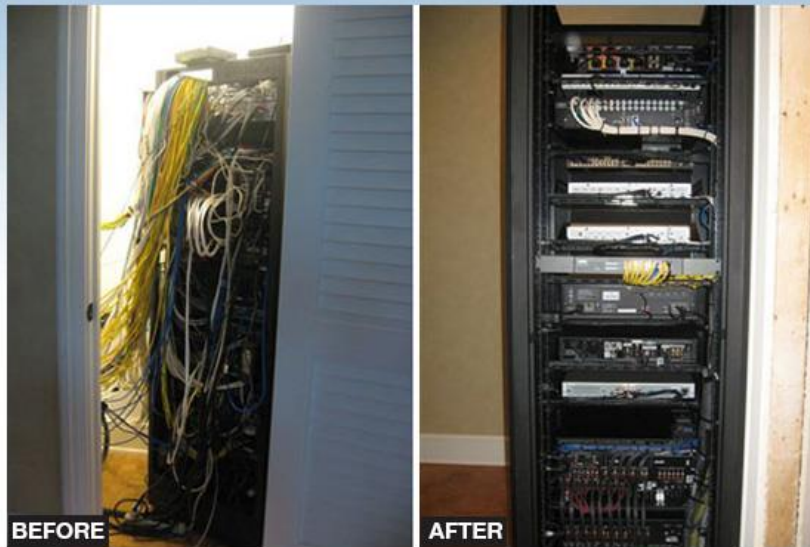

Best Racks of 2010 Best Racks of 2010

Clean-up Crew | Front View

The original system was installed by another contractor. Elite Audio fixed the project.

- Middle Atlantic WRK-44SA-27LRD
- Middle Atlantic CBS-WRK-27R
- Middle Atlantic PD-1015C
- Middle Atlantic WRK-RR44
- Middle Atlantic RSH4A
- Monster Power Surge Protector
- Panasonic PTZ Camera Controller
- Speco Technologies DVR
- Key Digital Matrix Switcher
- (2) DIRECTV HR21 DVRs
- Escient VS-100
- Sony Blue Ray DVD
- Crestron AES-XM
- Karaoke Machine
- Crestron AAE
- Denon AVR-788

Best Racks of 2010 Best Racks of 2010

Clean-up Crew | Rear View

Best Racks of 2010

Best Racks of 2010

Under the Stairs

Elite Audio built this rack under the stairwell. All of the equipment, which is not rack mountable, is housed in Middle Atlantic RSH4A custom rack shelves. Elite Audio convinced the homeowner to have rear access to the rack for servicing.