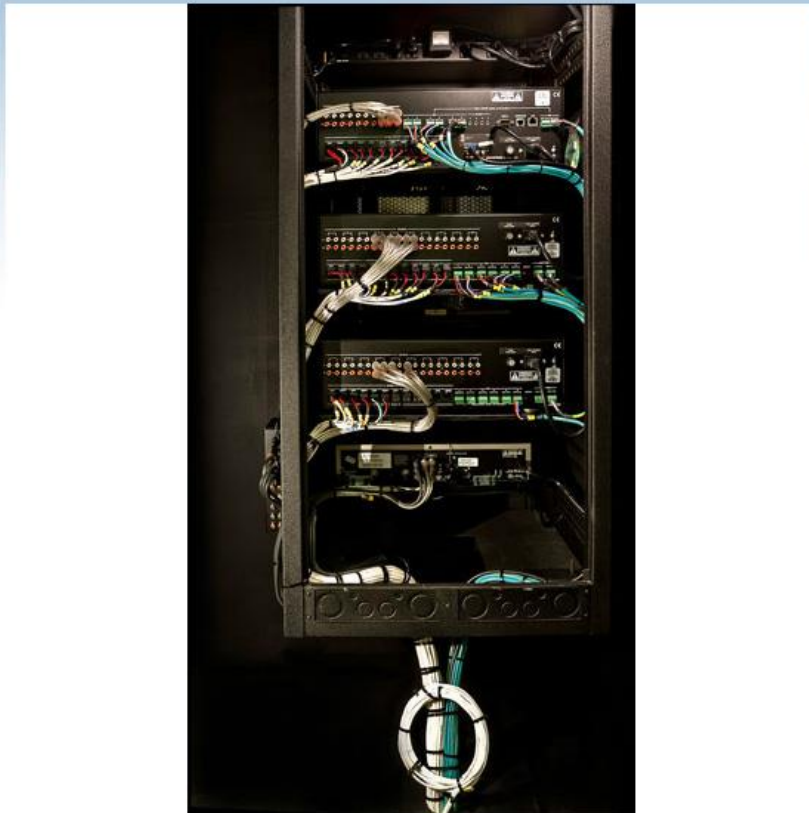

Best Racks of 2010 Best Racks of 2010

Under the Stairs | Rear View